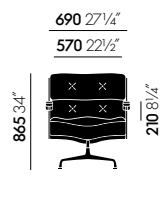

The Lobby Chair is available in three versions: the ES 104 office swivel chair, the ES 108 conference chair on glides, and the wider and lower ES 105 armchair for lounges and waiting areas.

Lobby Chair ES 104

- **Mechanical unit:** adjustable backward tilt. Seat height continuously adjustable via pneumatic lift. Swivel seat.
- **Backrest and seat:** side frames in chrome-plated die-cast aluminium. Cushion elements covered in leather.
- **Armrests:** upholstered in leather.
- **Base:** five-star base in chrome-plated die-cast aluminium, on castors. Equipped with hard castors for carpet or soft castors for hard floors.
- **Optional:** also available as a conference chair on glides and in a somewhat wider and lower version as a waiting area chair.

Lobby Chair ES 105

- **Furniture type:** chair.
- **Backrest and seat:** side elements in chromed, die-cast aluminium. Covers for upholstered elements in leather. Seat height is not adjustable. Swivel.
- **Armrests:** upholstered in leather.
- **Base:** four-star base of chromed, die-cast aluminium.

Lobby Chair ES 108

- **Furniture type:** conference chair.
- **Backrest and seat:** side elements in chromed, die-cast aluminium. Covers for upholstered elements in leather. Seat height is not adjustable. Swivel.
- **Armrests:** upholstered in leather.
- **Base:** four-star base of chromed, die-cast aluminium.