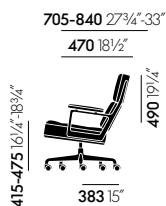

The Lobby Chair is available in three versions: the ES 104 office swivel chair, the ES 108 conference chair on glides, and the wider and lower ES 105 armchair for lounges and waiting areas.

Lobby Chair ES 104

- **Mechanical unit:** adjustable backward tilt. Seat height continuously adjustable via pneumatic lift. Swivel seat.
- **Backrest and seat:** side frames in chrome-plated die-cast aluminium. Cushion elements covered in leather.
- **Armrests:** upholstered in leather.
- **Base:** five-star base in chrome-plated die-cast aluminium, on castors. Equipped with hard castors for carpet or soft castors for hard floors.
- **Optional:** also available as a conference chair on glides and in a somewhat wider and lower version as a waiting area chair.

Lobby Chair ES 105

- **Furniture type:** chair.
- **Backrest and seat:** side elements in chromed, die-cast aluminium. Covers for upholstered elements in leather. Seat height is not adjustable. Swivel.
- **Armrests:** upholstered in leather.
- **Base:** four-star base of chromed, die-cast aluminium.

Lobby Chair ES 108

- **Furniture type:** conference chair.
- **Backrest and seat:** side elements in chromed, die-cast aluminium. Covers for upholstered elements in leather. Seat height is not adjustable. Swivel.
- **Armrests:** upholstered in leather.
- **Base:** four-star base of chromed, die-cast aluminium.