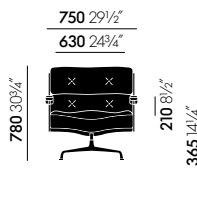

Lobby Chair ES 105