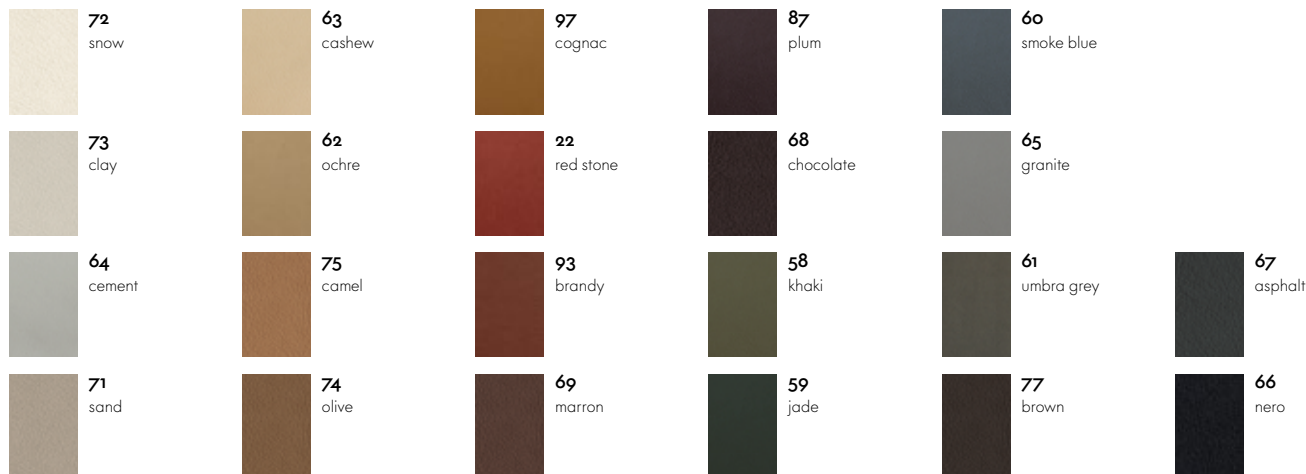

Lobby Chair ES 108

- **Furniture type:** conference chair.
- **Backrest and seat:** side elements in chromed, die-cast aluminium. Covers for upholstered elements in leather. Seat height is not adjustable. Swivel.
- **Armrests:** upholstered in leather.
- **Base:** four-star base of chromed, die-cast aluminium.

Lobby Chair ES 104

Lobby Chair ES 105

Lobby Chair ES 108

Surfaces and colours

Leather Premium

Leather

Base