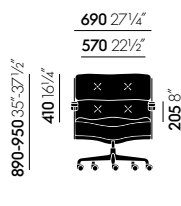

Lobby Chair ES 104