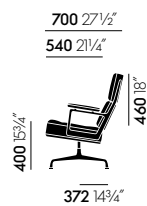

The Lobby Chair is available in three versions: the ES 104 office swivel chair, the ES 108 conference chair on glides, and the wider and lower ES 105 armchair for lounges and waiting areas.

Lobby Chair ES 104

- **Mechanical unit:** adjustable backward tilt. Seat height continuously adjustable via pneumatic lift. Swivel seat.
- **Backrest and seat:** side frames in chrome-plated die-cast aluminium. Cushion elements covered in leather.
- **Armrests:** upholstered in leather.
- **Base:** five-star base in chrome-plated die-cast aluminium, on castors. Equipped with hard castors for carpet or soft castors for hard floors.
- **Optional:** also available as a conference chair on glides and in a somewhat wider and lower version as a waiting area chair.

Lobby Chair ES 105

- **Furniture type:** chair.
- **Backrest and seat:** side elements in chromed, die-cast aluminium. Covers for upholstered elements in leather. Seat height is not adjustable. Swivel.
- **Armrests:** upholstered in leather.
- **Base:** four-star base of chromed, die-cast aluminium.

Lobby Chair ES 108

- **Furniture type:** conference chair.
- **Backrest and seat:** side elements in chromed, die-cast aluminium. Covers for upholstered elements in leather. Seat height is not adjustable. Swivel.
- **Armrests:** upholstered in leather.
- **Base:** four-star base of chromed, die-cast aluminium.