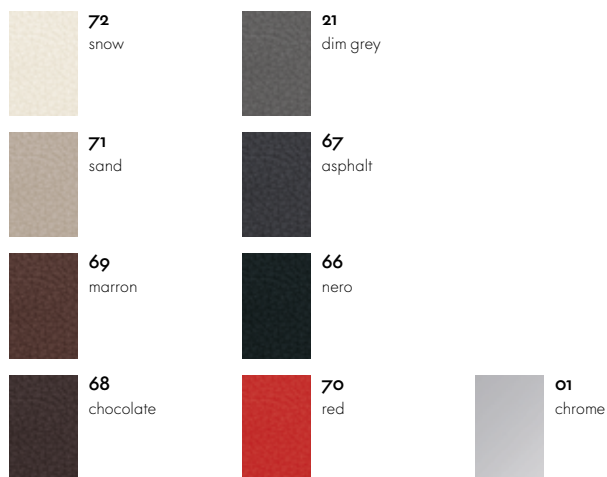

Lobby Chair ES 104

Lobby Chair ES 105

Lobby Chair ES 108

Surfaces and colours

Leather Premium

Leather

Base